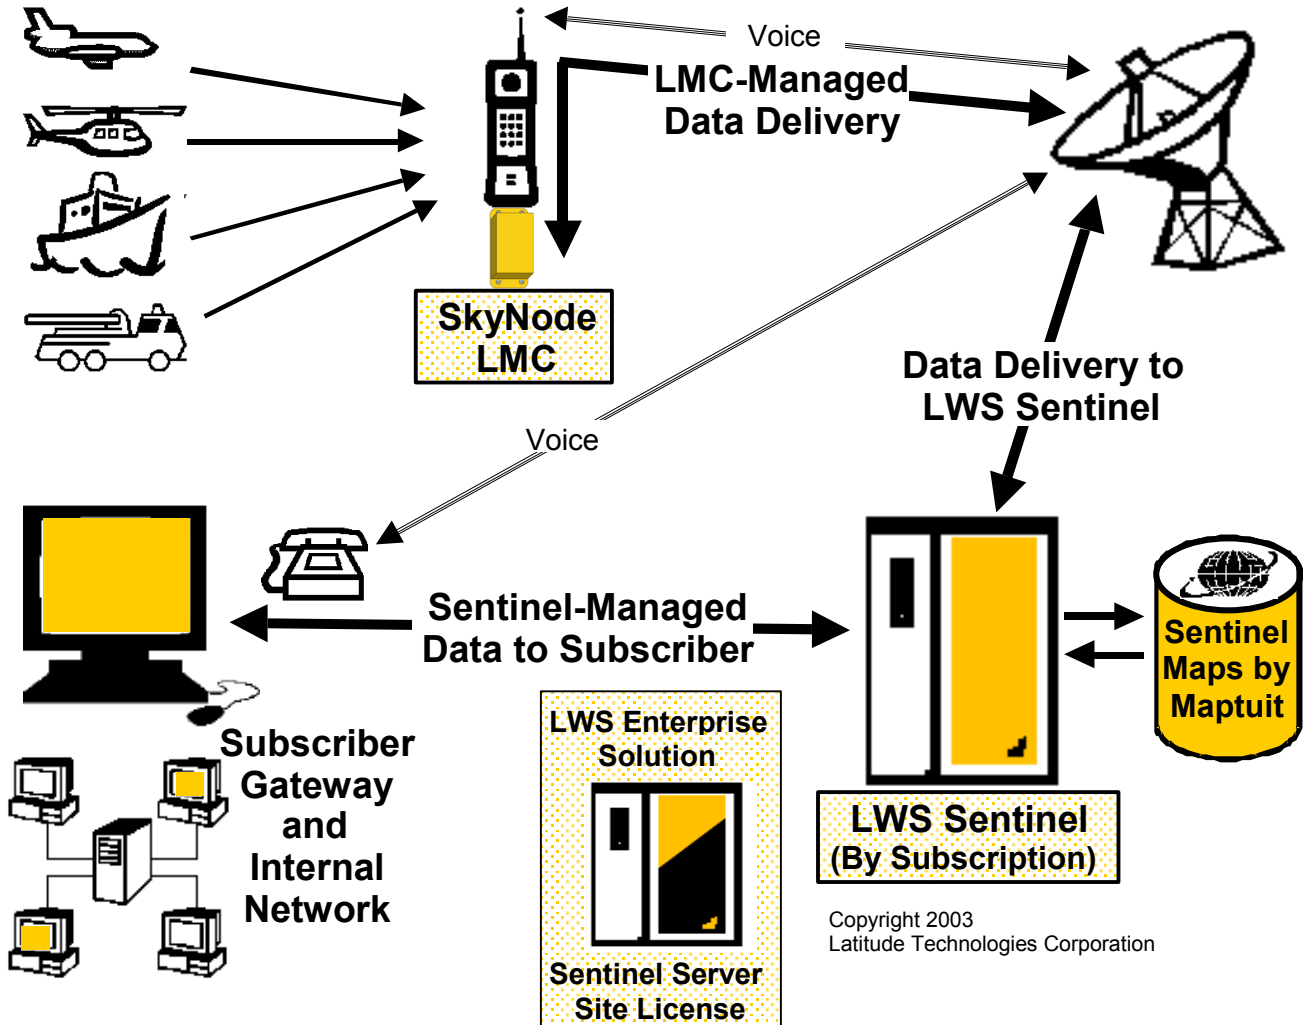

SkyNode LMC and LWS Sentinel Deliver More Value From Your Satellite or Cellular Network

- Better manage mobile asset location and operational status
- Retrieve historic mobile asset itineraries
- Display real-time and historic map tracking
- Improve mobile asset maintenance coordination
- Better protect operator and asset with event-triggered auto-alerts (Upgrade)

- Improve field operator efficiency
- Improve mobile asset standard routing
- Track mobile asset time and distance usage (Upgrade)
- Integrate mobile asset production output into business process flow (Upgrade)
- Reduce wastage with cargo status alerts (Upgrade)